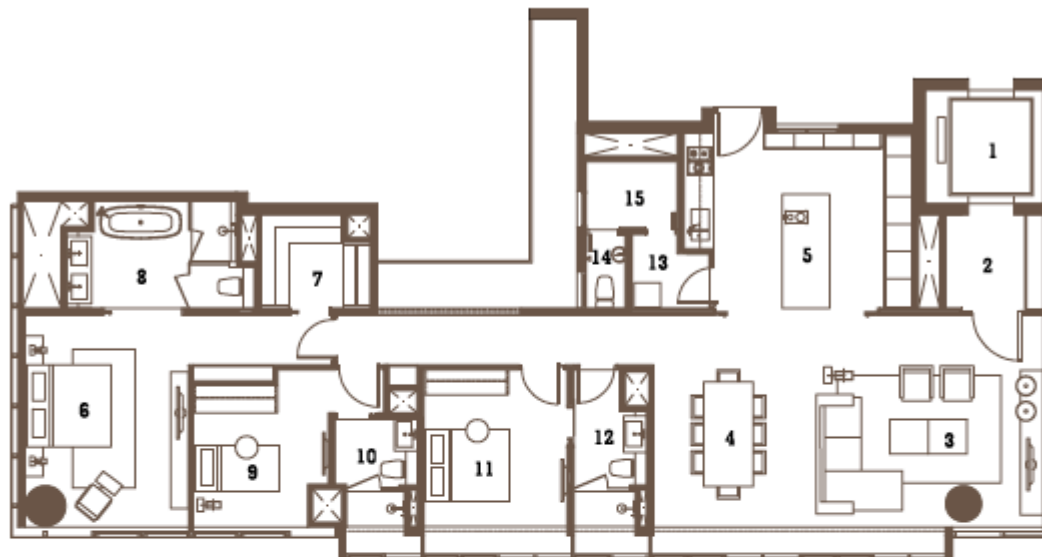

3-Bedrooms

TYPE B1

176 sqm - 1894 sqft

- 1 Lift
- 2 Entrance Foyer
- 3 Living
- 4 Dining
- 5 Kitchen
- 6 Master Bedroom
- 7 Walk-in Wardrobe
- 8 Master Bathroom
- 9 Bedroom 2
- 10 Bathroom 2
- 11 Bedroom 3
- 12 Bathroom 3
- 13 Utility
- 14 WC
- 15 Store

TYPE B2

210 sqm - 2260 sqft

- 1 Lift
- 2 Entrance Foyer
- 3 Living
- 4 Dining
- 5 Kitchen
- 6 Master Bedroom
- 7 Walk-in Wardrobe
- 8 Master Bathroom
- 9 Bedroom 2
- 10 Bathroom 2
- 11 Bedroom 3
- 12 Bathroom 3
- 13 Utility
- 14 WC
- 15 Store
- 16 Balcony

TYPE B3
215 sqm - 2314 sqft

- 1 Lift
- 2 Entrance Foyer
- 3 Living
- 4 Dining
- 5 Kitchen
- 6 Master Bedroom
- 7 Walk-in Wardrobe
- 8 Master Bathroom
- 9 Bedroom 2
- 10 Bathroom 2
- 11 Bedroom 3
- 12 Bathroom 3
- 13 Utility
- 14 WC
- 15 Store
- 16 Balcony