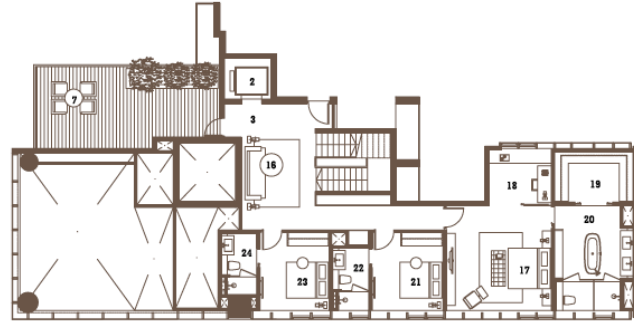

35th storey . upper