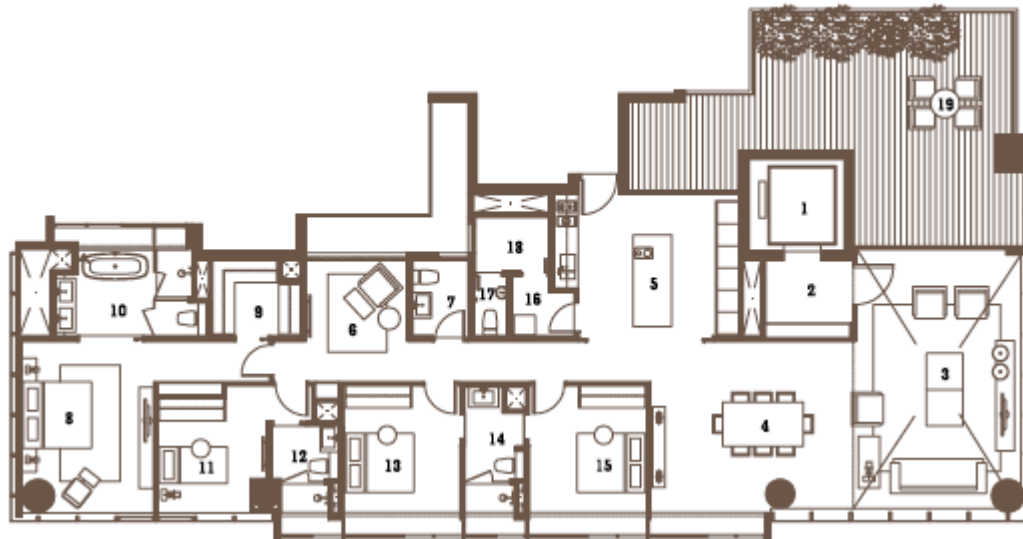

TYPE C4
311 sqm - 3348 sqft

1. 1 Lift
2. 2 Entrance Foyer
3. 3 Living
4. 4 Dining
5. 5 Kitchen
6. 6 Entertainment Lounge
7. 7 Powder Room
8. 8 Master Bedroom
9. 9 Walk-in Wardrobe
10. 10 Master Bathroom
11. 11 Bedroom 2
12. 12 Bathroom 2
13. 13 Bedroom 3
14. 14 Common Bathroom
15. 15 Bedroom 4
16. 16 Utility
17. 17 WC
18. 18 Store
19. 19 Balcony