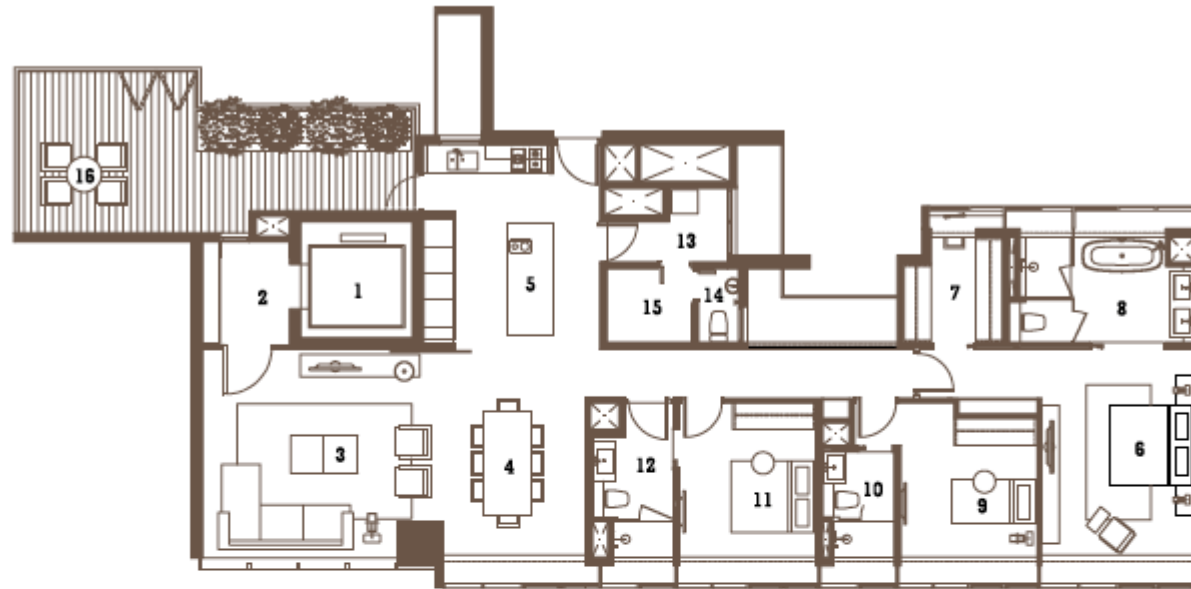

3-Bedrooms

TYPE B1

176 sqm - 1894 sqft

- 1 Lift
- 2 Entrance Foyer
- 3 Living
- 4 Dining
- 5 Kitchen
- 6 Master Bedroom
- 7 Walk-in Wardrobe
- 8 Master Bathroom
- 9 Bedroom 2
- 10 Bathroom 2
- 11 Bedroom 3
- 12 Bathroom 3
- 13 Utility
- 14 WC
- 15 Store

TYPE B2

210 sqm - 2260 sqft

- 1 Lift
- 2 Entrance Foyer
- 3 Living
- 4 Dining
- 5 Kitchen
- 6 Master Bedroom
- 7 Walk-in Wardrobe
- 8 Master Bathroom
- 9 Bedroom 2
- 10 Bathroom 2
- 11 Bedroom 3
- 12 Bathroom 3
- 13 Utility
- 14 WC
- 15 Store
- 16 Balcony

TYPE B3
215 sqm - 2314 sqft

- 1 Lift
- 2 Entrance Foyer
- 3 Living
- 4 Dining
- 5 Kitchen
- 6 Master Bedroom
- 7 Walk-in Wardrobe
- 8 Master Bathroom
- 9 Bedroom 2
- 10 Bathroom 2
- 11 Bedroom 3
- 12 Bathroom 3
- 13 Utility
- 14 WC
- 15 Store
- 16 Balcony