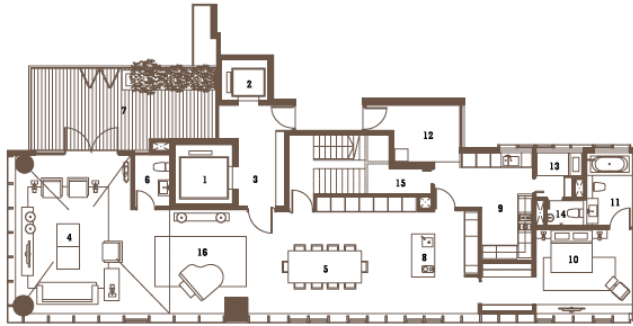

Penthouse

717 sqm - 7718 sqft

34th storey . lower