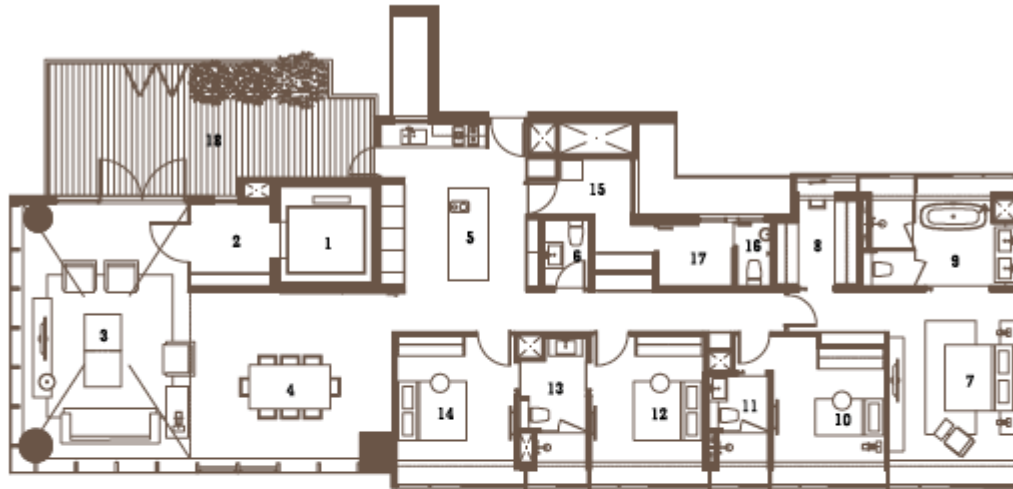

TYPE B3
215 sqm - 2314 sqft

- 1 Lift
- 2 Entrance Foyer
- 3 Living
- 4 Dining
- 5 Kitchen
- 6 Master Bedroom
- 7 Walk-in Wardrobe
- 8 Master Bathroom
- 9 Bedroom 2
- 10 Bathroom 2
- 11 Bedroom 3
- 12 Bathroom 3
- 13 Utility
- 14 WC
- 15 Store
- 16 Balcony

4-Bedrooms

TYPE C1

258 sqm - 2777 sqft

- 1 Lift
- 2 Entrance Foyer
- 3 Living
- 4 Dining
- 5 Kitchen
- 6 Powder Room
- 7 Master Bedroom
- 8 Walk-in Wardrobe
- 9 Master Bathroom
- 10 Bedroom 2
- 11 Bathroom 2
- 12 Bedroom 3
- 13 Common Bathroom
- 14 Bedroom 4
- 15 Utility
- 16 WC
- 17 Store

TYPE C2
290 sqm - 3122 sqft

- 1 Lift
- 2 Entrance Foyer
- 3 Living
- 4 Dining
- 5 Kitchen
- 6 Powder Room
- 7 Master Bedroom
- 8 Walk-in Wardrobe
- 9 Master Bathroom
- 10 Bedroom 2
- 11 Bathroom 2
- 12 Bedroom 3
- 13 Common Bathroom
- 14 Bedroom 4
- 15 Utility
- 16 WC
- 17 Store
- 18 Balcony

TYPE C3
293 sqm - 3154 sqft

- 1 Lift
- 2 Entrance Foyer
- 3 Living
- 4 Dining
- 5 Kitchen
- 6 Powder Room
- 7 Master Bedroom
- 8 Walk-in Wardrobe
- 9 Master Bathroom
- 10 Bedroom 2
- 11 Bathroom 2
- 12 Bedroom 3
- 13 Common Bathroom
- 14 Bedroom 4
- 15 Utility
- 16 WC
- 17 Store
- 18 Balcony