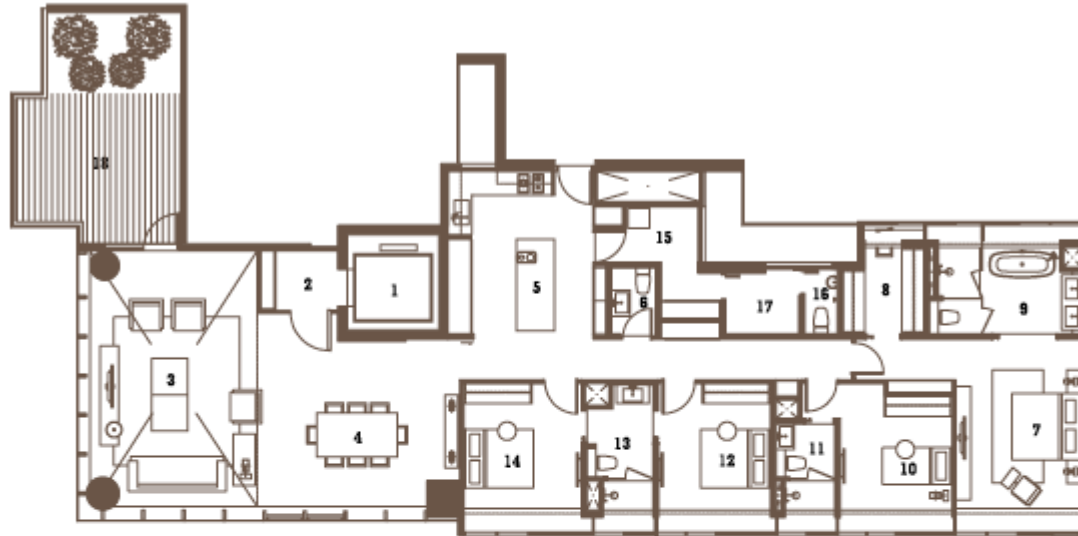

TYPE B3
215 sqm - 2314 sqft

- 1 Lift
- 2 Entrance Foyer
- 3 Living
- 4 Dining
- 5 Kitchen
- 6 Master Bedroom
- 7 Walk-in Wardrobe
- 8 Master Bathroom
- 9 Bedroom 2
- 10 Bathroom 2
- 11 Bedroom 3
- 12 Bathroom 3
- 13 Utility
- 14 WC
- 15 Store
- 16 Balcony

4-Bedrooms

TYPE C1

258 sqm - 2777 sqft

- 1 Lift
- 2 Entrance Foyer
- 3 Living
- 4 Dining
- 5 Kitchen
- 6 Powder Room
- 7 Master Bedroom
- 8 Walk-in Wardrobe
- 9 Master Bathroom
- 10 Bedroom 2
- 11 Bathroom 2
- 12 Bedroom 3
- 13 Common Bathroom
- 14 Bedroom 4
- 15 Utility
- 16 WC
- 17 Store

TYPE C2
290 sqm - 3122 sqft

- 1 Lift
- 2 Entrance Foyer
- 3 Living
- 4 Dining
- 5 Kitchen
- 6 Powder Room
- 7 Master Bedroom
- 8 Walk-in Wardrobe
- 9 Master Bathroom
- 10 Bedroom 2
- 11 Bathroom 2
- 12 Bedroom 3
- 13 Common Bathroom
- 14 Bedroom 4
- 15 Utility
- 16 WC
- 17 Store
- 18 Balcony

TYPE C3
293 sqm - 3154 sqft

- 1 Lift
- 2 Entrance Foyer
- 3 Living
- 4 Dining
- 5 Kitchen
- 6 Powder Room
- 7 Master Bedroom
- 8 Walk-in Wardrobe
- 9 Master Bathroom
- 10 Bedroom 2
- 11 Bathroom 2
- 12 Bedroom 3
- 13 Common Bathroom
- 14 Bedroom 4
- 15 Utility
- 16 WC
- 17 Store
- 18 Balcony