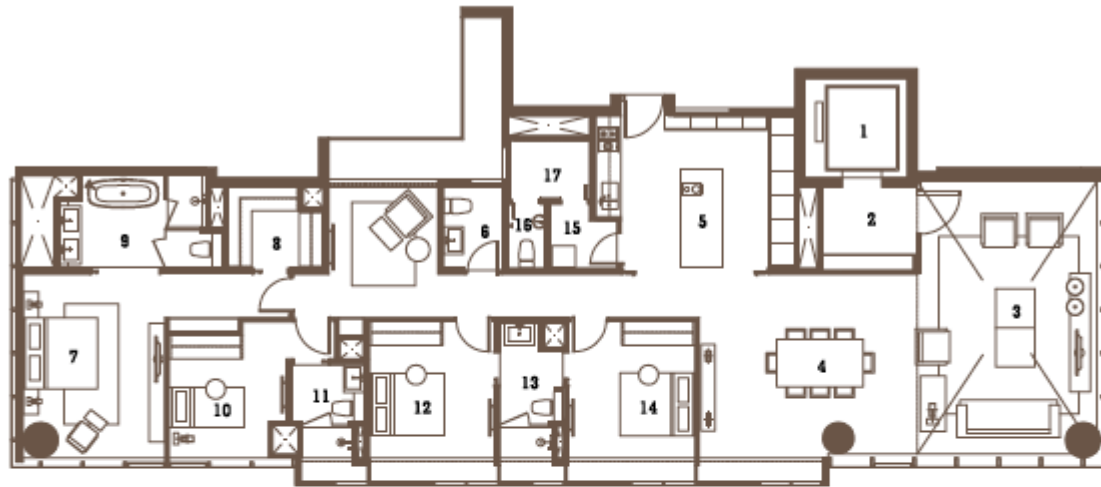

TYPE B2

210 sqm - 2260 sqft

- 1 Lift
- 2 Entrance Foyer
- 3 Living
- 4 Dining
- 5 Kitchen
- 6 Master Bedroom
- 7 Walk-in Wardrobe
- 8 Master Bathroom
- 9 Bedroom 2
- 10 Bathroom 2
- 11 Bedroom 3
- 12 Bathroom 3
- 13 Utility
- 14 WC
- 15 Store
- 16 Balcony

TYPE B3
215 sqm - 2314 sqft

- 1 Lift
- 2 Entrance Foyer
- 3 Living
- 4 Dining
- 5 Kitchen
- 6 Master Bedroom
- 7 Walk-in Wardrobe
- 8 Master Bathroom
- 9 Bedroom 2
- 10 Bathroom 2
- 11 Bedroom 3
- 12 Bathroom 3
- 13 Utility
- 14 WC
- 15 Store
- 16 Balcony

4-Bedrooms

TYPE C1

258 sqm - 2777 sqft

- 1 Lift
- 2 Entrance Foyer
- 3 Living
- 4 Dining
- 5 Kitchen
- 6 Powder Room
- 7 Master Bedroom
- 8 Walk-in Wardrobe
- 9 Master Bathroom
- 10 Bedroom 2
- 11 Bathroom 2
- 12 Bedroom 3
- 13 Common Bathroom
- 14 Bedroom 4
- 15 Utility
- 16 WC
- 17 Store

TYPE C2
290 sqm - 3122 sqft

- 1 Lift
- 2 Entrance Foyer
- 3 Living
- 4 Dining
- 5 Kitchen
- 6 Powder Room
- 7 Master Bedroom
- 8 Walk-in Wardrobe
- 9 Master Bathroom
- 10 Bedroom 2
- 11 Bathroom 2
- 12 Bedroom 3
- 13 Common Bathroom
- 14 Bedroom 4
- 15 Utility
- 16 WC
- 17 Store
- 18 Balcony